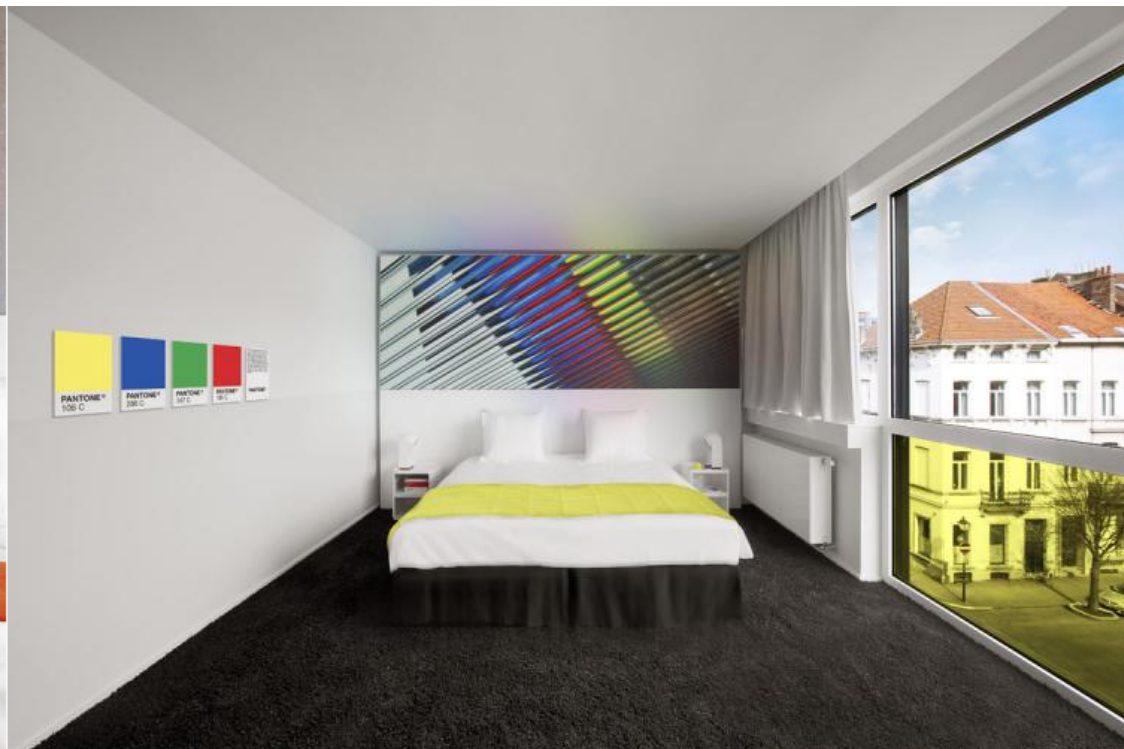

Recent projects 2009-2010

Contact

Press

References

Links

**AS BUILT
Architects**

Rue des Echevins 22
1050 Brussels
belgium

t +32 2 649 96 00
f +32 2 538 80 02

info@as-built.be

www.as-built.be